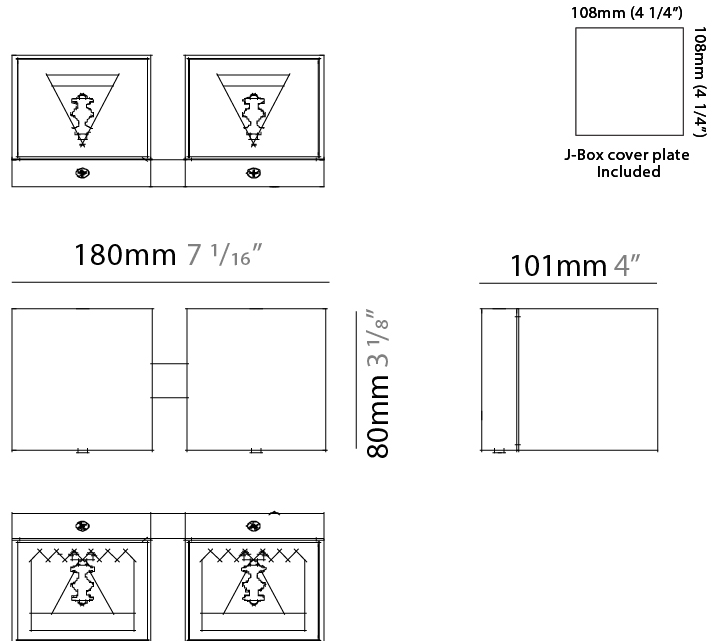

PROJECT _____
TYPE _____
SPECIFIER _____
QUANTITY _____
DATE _____

DAU DOUBLE SURFACE

D93095-

base number   Finish
Options

1. To build a product code in our configurator select the specify button on the base model # product page
2. To build a manual product code on this datasheet choose from the options listed below in blue font and add the suffix to the base model #

GENERAL

Series: Dau _____
Subseries: Dau Double _____
Brand: Milan _____
Division: Design _____
Mounting Type: Surface _____
Mounting Location: Wall _____
Subcategory: Up/Down Light _____

PHYSICAL

Shape: Rectangle _____
Length (mm): 180 _____
Length (in): 7 1/16 _____
Height (mm): 80 _____
Depth (mm): 101 _____
Height (in): 3 1/8 _____
Depth (in): 4 _____
Extension (mm): 101 _____
Extension (in): 4 _____
Light Distribution: Direct / Indirect _____
Fixture Finish: [BAL](#) / [MWL](#) / [BSL](#) _____
Fixture Material: Extruded Aluminum _____

ELECTRICAL

Number of Lamps: 2 _____
Lamp Type: LED Retrofit _____
Lamp Shape: T4 _____
Bulb Included: Bulb Not Included _____
Max. Wattage Per Lamp (W): 3.5 _____
Lamp Base: G9 _____
Input Voltage (V): 120Vac Direct Line _____

LED

OPTICAL

RATINGS AND CERTIFICATIONS

Certified By: Certified for North American Standards _____
IP rating: IP20 _____